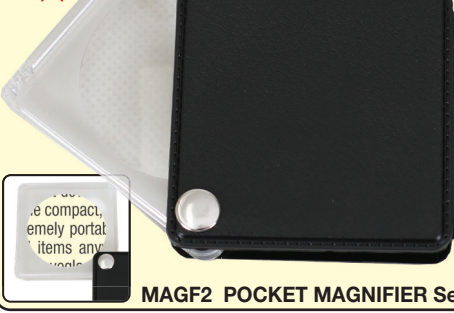

Solar Bird Bath Feeder with planters

The all in one Feeder and bath for birds

- Light weight weather resistant plastic
- Elegant bronze finish
- Includes 4 planters
- Easy Assemble

Size: 50 x 103cm

BIRD2 SOLAR BIRD BATH
WAS \$74.90 NOW \$59.90

POCKET MAGNIFIER

Perfect for menus, timetables and much more! The perfect pocket magnifier. Simply swivel out of the protective case, magnify what you need to read, then swivel back. Perfect for your pocket or your handbag. Set of 2. Each measures 5.6 x 5.6cm.