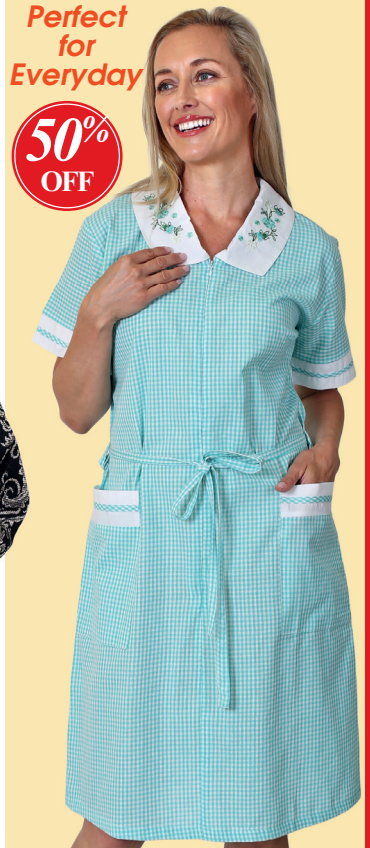

5837755 Grey ~~\$49.90~~ \$29.90

40% OFF

METALLIC KNIT TOP

Stylish metallic knit top is great for special occasions! With mandarin collar, front opening and side slits for easy wear. Acrylic/polyester/metallic knit. Machine wash & dry. Approx length 71cm (28"). Available in Black/Gold in sizes M & L only (sorry no other sizes are available).

5717612 Black/Gold ~~\$59.90~~ \$35.90

Perfect for Everyday

50% OFF

EVERYDAY ZIP FRONT DRESS

With detailed embroidery along the collar and patch pockets and tie belt. Woven cotton. Machine wash & dry. Approx length 106cm (42"). Available in Mint in sizes S, M, L, 1X & 2X only (sorry no other sizes are available).