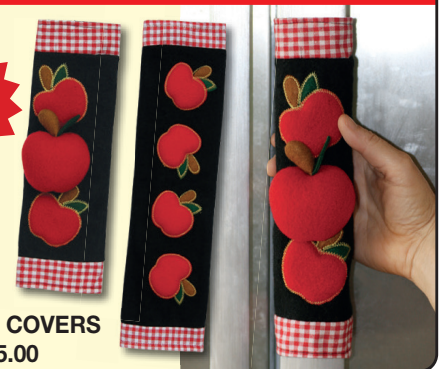

K2801 APPLIANCE HANDLE COVERS **WERE $14.90 NOW $5.00**