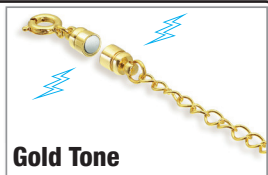

K3321 Easy Slicer WAS \$7.90 NOW \$5

SHRED MEAT SAFELY IN SECONDS!

Perfect for pulled pork, shredding chicken and more!

Great for helping to carve also

This professional kitchen tool makes shredding all types of meat faster, safer and easier than any fork. With the Meat Shred Claws you can speedily shred pork, chicken, turkey, beef and more. Use them to turn or transfer meats on the grill, handle slippery meat when carving, or lift meats out of the crockpot or oven pan. These essential claws are also great for serving hot pasta and mixing salads. Heat resistant & Dishwasher Safe.

Just \$5.00!

K3151 Meat Shred Claws WAS \$9.90 NOW \$5.00

One Touch Easy Clasps with Extenders

Gold Tone

Set of 2 spring rings and 2 clasps will clip onto jewellery and stay put. Magnets simply cling together and pull apart easily making it simple to wear your favourite jewellery. The additional extender chain allows you to make any chain or necklace longer when needed. Available in Gold Tone with extender chain as a set of 2.